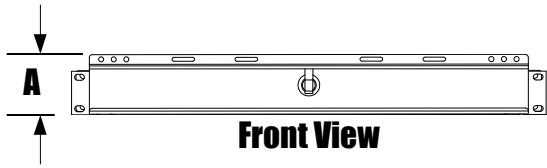

Technical Drawing

SR-SHELF-SLIDE

A - Height	2.39"
B - Width	19"
C - Rack Depth Max (adjustable)	23.9"
D - Overall Depth (Closed)	15.44"
E - Overall Depth (Open)	37.9"

Note: Rack Depth is adjustable to fit 20" or 24" racks