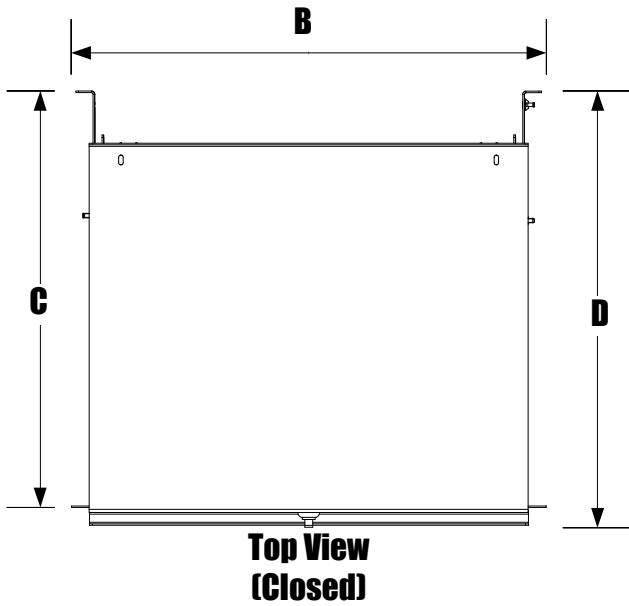

Technical Drawing

SR-SHELF-SLIDE

A - Height	2.39"
B - Width	19"
C - Rack Depth Max (adjustable)	23.9"
D - Overall Depth (Closed)	15.44"
E - Overall Depth (Open)	37.9"

Note: Rack Depth is adjustable to fit 20" or 24" racks