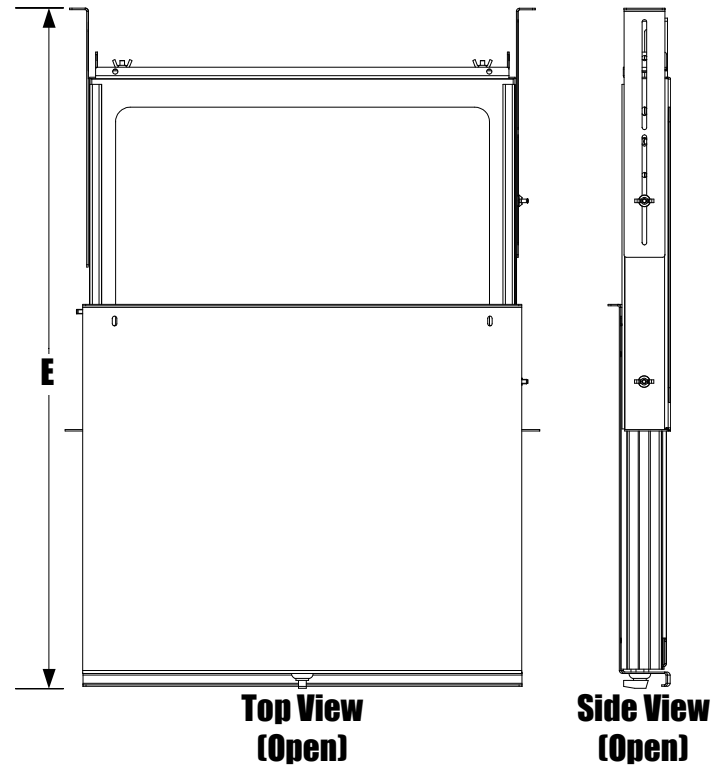

Technical Drawing

SR-SHELF-SLIDE

A - Height	2.39"
B - Width	19"
C - Rack Depth Max (adjustable)	23.9"
D - Overall Depth (Closed)	15.44"
E - Overall Depth (Open)	37.9"

Note: Rack Depth is adjustable to fit 20" or 24" racks