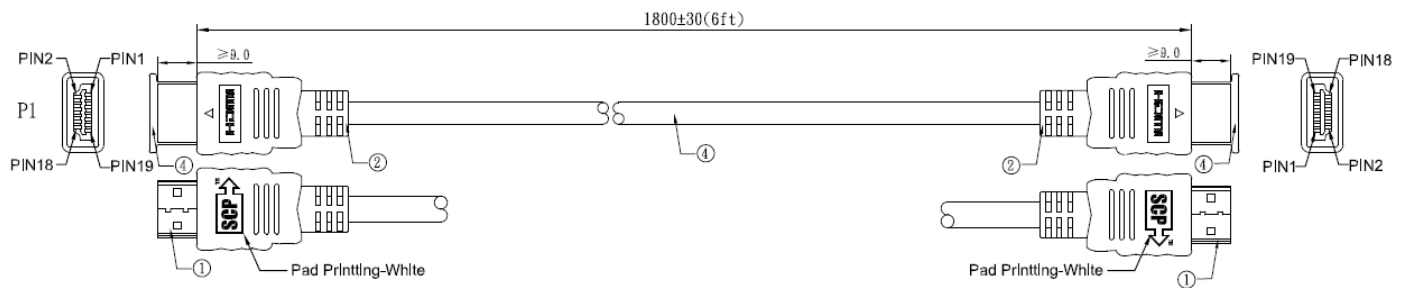

SPECIFICATIONS

S/N: **944E-6**

Item Description

2/25/2019

6FT/ 1.8M- CUSTOM INSTALL SERIES- 4K ULTRA HD HDMI CABLE- HIGH SPEED w/ETHERNET, 4K@50/60 (2160p), 18Gbps, HDR, HEAC, FULL 3D, HDCP2.2, CL2 PVC JKT- BLACK

- ◆ Rated Temperature (23.89 Celsius): 75 Fahrenheit
- ◆ Product Standard Certification: UL & c(UL)
- ◆ Flame Test: CL2 & FT4

Key Features

- ◆ Supports resolution up to 4K (4096x2160) @60Hz 4:4:4
- ◆ Max Bandwidth 18G
- ◆ Max Clock rate 600MHz
- ◆ UL CL2 In-Wall Rated
- ◆ HDMI Ethernet Channel and Audio Return Channel
- ◆ Blue Ray, 3D Support
- ◆ 2.2 HDCP Compliant
- ◆ CEC Support Functionality
- ◆ DTS-HD Master Audio Support
- ◆ Dolby Digital Plus Support
- ◆ Dolby True HD Support
- ◆ 32 audio channels for a multi-dimensional immersive audio experience
- ◆ Simultaneous delivery of dual video streams to multiple users on the same screen
- ◆ Support for the wide angle theatrical 21:9 video aspect ratio

Application

Specifications

No.	Type	Description
①	Plug	Gold plated
②	S/R	PVC Black
③	Plastic cap	Transparent
④	Cable	30AWG OD6.5mm UL CL2 FT4, 6FT

Packing

- Header Card w/ PE bag; 10pcs/master bag

- 100PCS/Carton