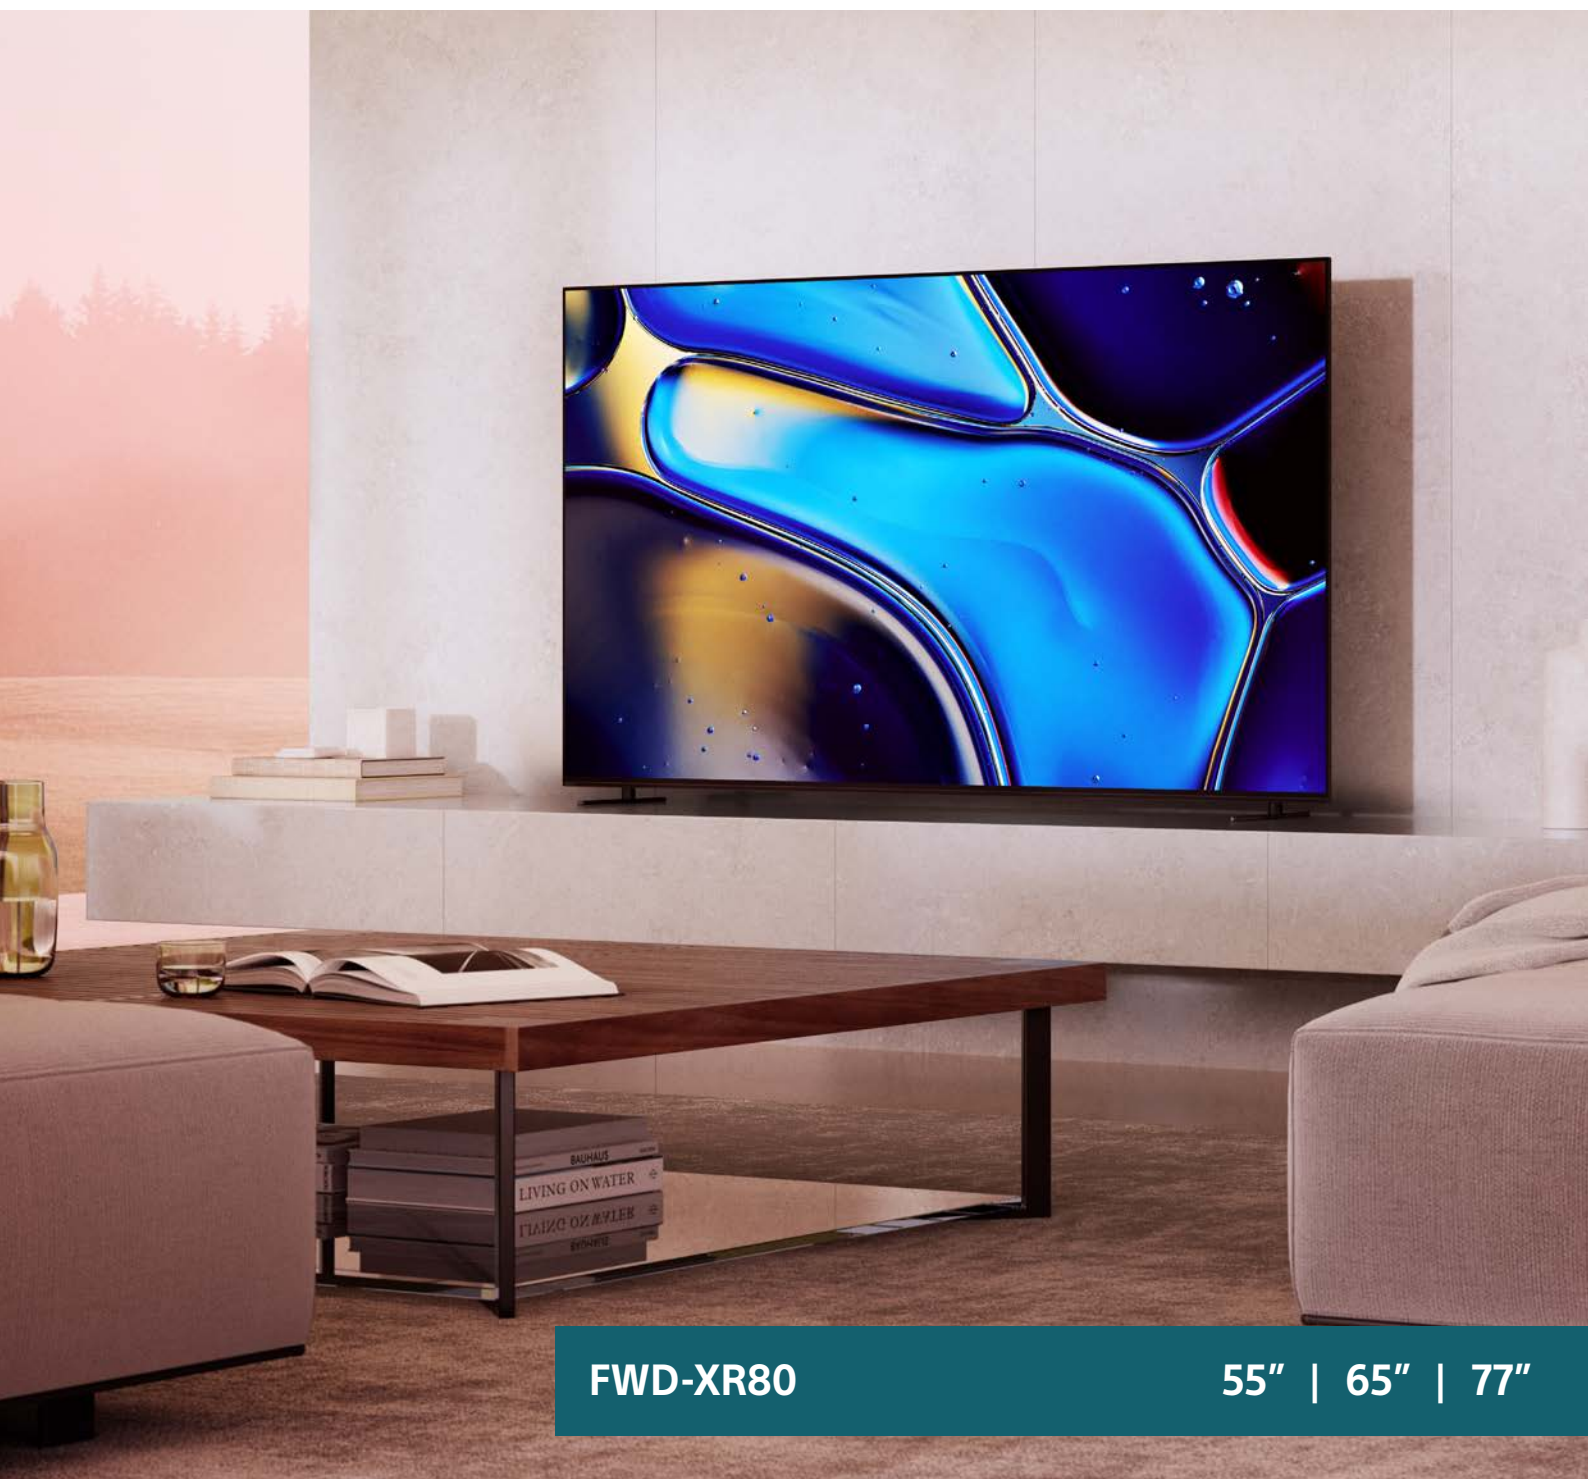

SONY

BRAVIA 8 Series

OLED 4K HDR Display with Google TV
& 3 years PrimeSupport

FWD-XR80

55" | 65" | 77"

BRAVIA

OLED

BRAVIA 8 Series

OLED

FWD-55XR80 | FWD-65XR80 | FWD-77XR80

Key Benefits

Pure black, bright and beautiful | Truly brilliant pictures. We've taken the infinite blacks and stunning detail of OLED for astonishing texture and realism and combined it with an aesthetic slimness and sleek design that blends in beautifully with any environment. Accompanied by cinematic sound direct from the screen, Acoustic Surface Audio+ ensures what you see and what you hear are perfectly matched. You can also enjoy an almost endless library of apps and content via the intuitive Google TV platform.

Over a billion vivid, real-world colours | See the world's colours with all the vibrance of real life. Our XR Triluminos Pro™ reproduces over a billion of them with the subtle differences from saturation and hue that enables natural shades in every detail.

Harmonic presence. Slim and chic for your living space | Takes centre stage in any room. Our new slim and thin TV design graces your living space with shapes, materials, colours and surface treatments that blend beautifully with your environment. Our 4-way stand gives you the choice of an outside position, an inside position for smaller shelves or two soundbar positions to meet your viewing preference*.